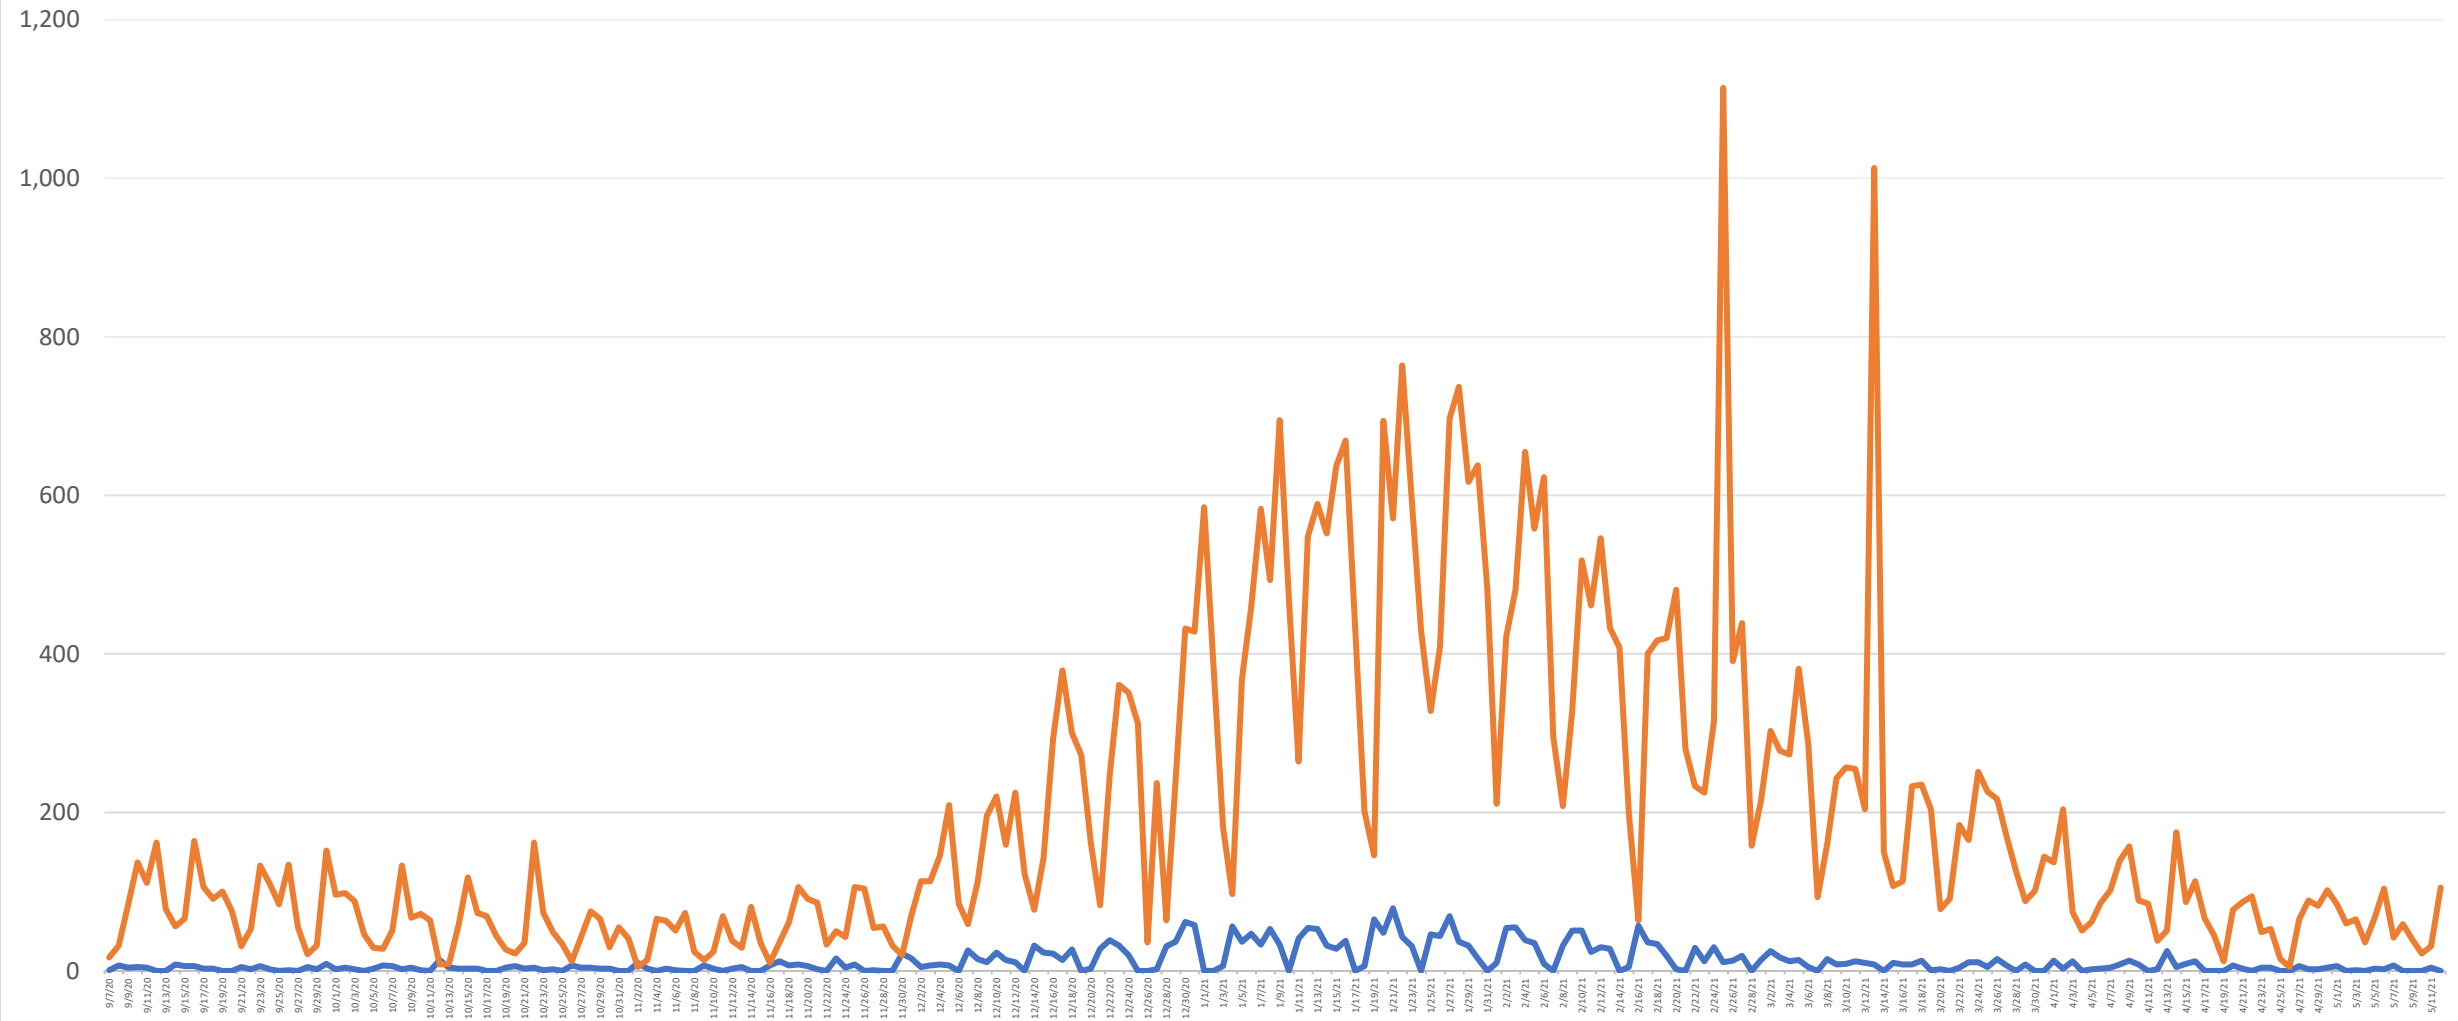

Covid-19 Morbidity by Date - San Diego vs California, USA

— SD New Deaths — CA New Deaths

*Data Sources: San Diego County, Live Well San Diego, California Health and Human Services Agency, 05/12/21